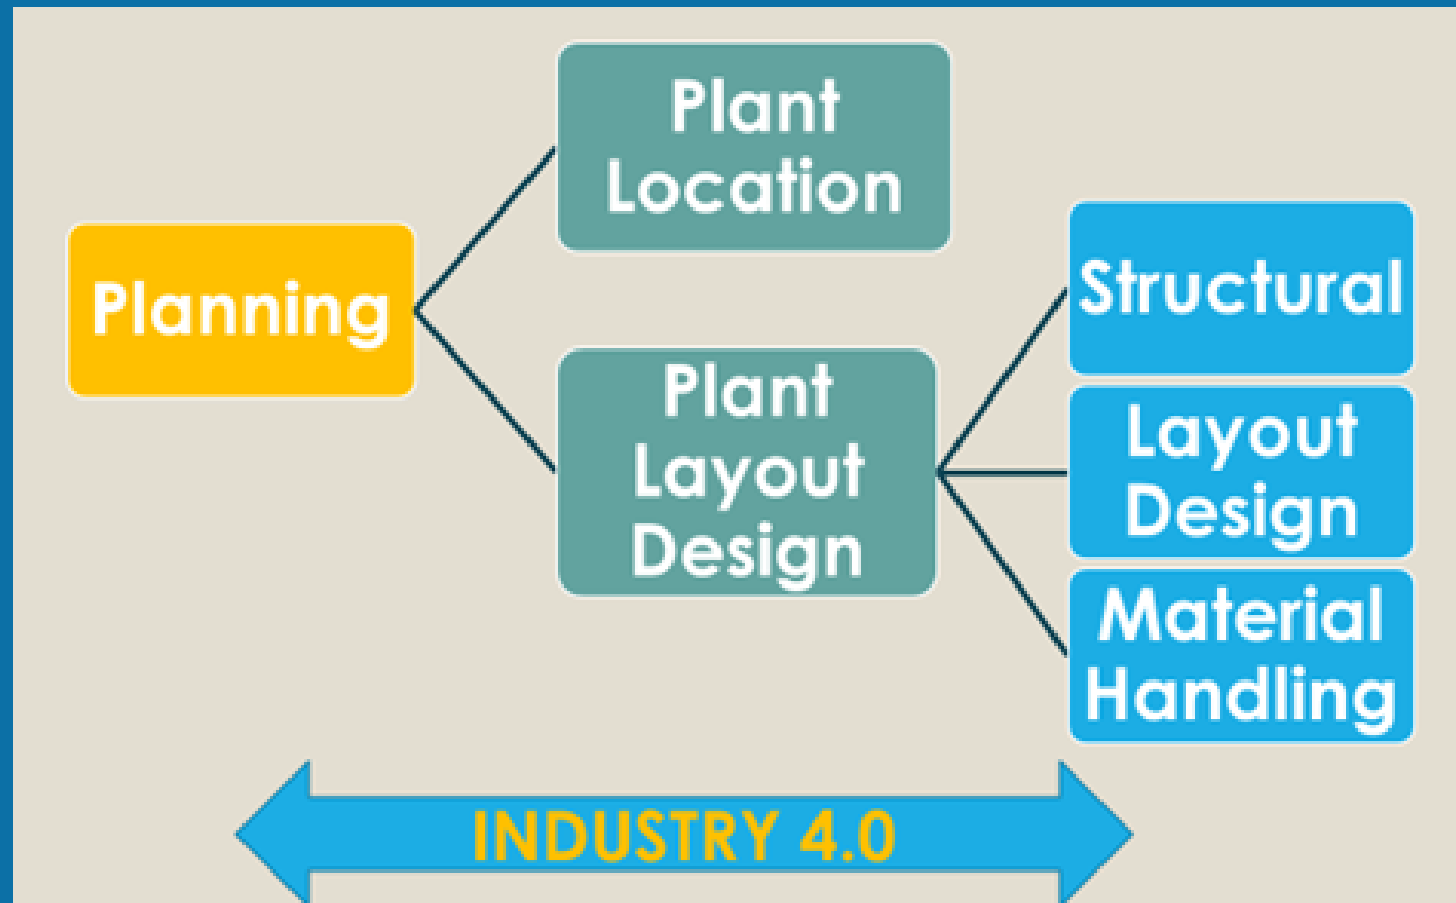

PLANT LAYOUT AND MATERIAL HANDLING

Join us for the Live Webinar on 9 November 2021 10:00 AM to 12:00 PM

WEBINAR COVERAGE

- Different Types of Plant Layout
- Principles of Plant Layout
- Principles of Material Handling
- Manufacturing Cells
- Store, Warehouse
- Legislations and BIS Standards
- Smart Factory